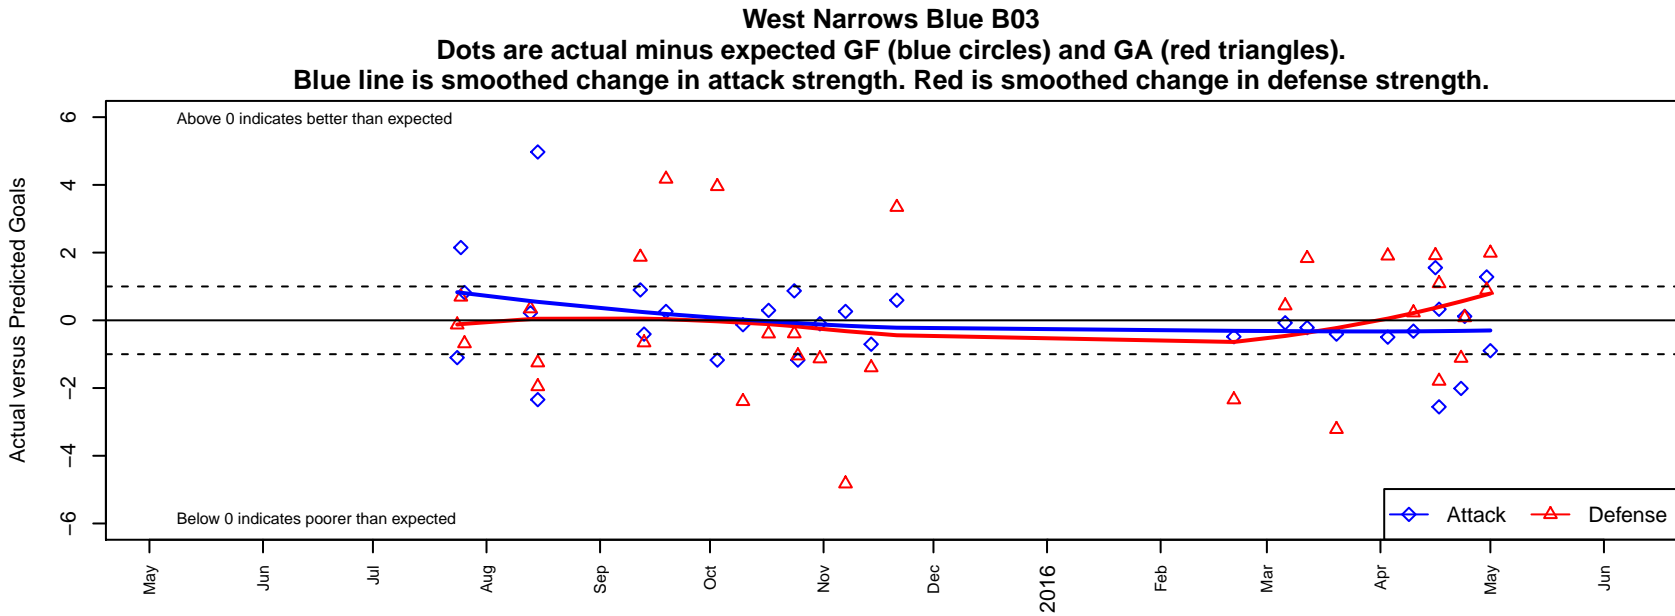

**attack and defense variance (black dot)
relative to other teams
and top 10 in region**

**attack and defense rating
relative to others at age
and all opponents in last 13 months**

West Narrows Blue B03

West Narrows FC
Gig Harbor, WA
B03 total strength=507
attack=0.55 defense=0.24
fall league = PSPL WSPL 2 U12
spr league = Spr PSPL Classic 1 U12

alt names used:
WEST NARROWS FC BLUE 03 (WA)
WNFC Blue 03
West Narrows F.C. Blue B'03
West Narrows F.C. Blue B'03
WEST NARROWS FC BLUE 03 (WA)

Venues played:
2015 Sounders FC Cup BU12 Silver
2015 Bigfoot Group A U12
2015 PSPL WSPL 2 U12
2015 Spr PSPL Classic 1 U12
2015 WA Cup BU12 Bronze U12