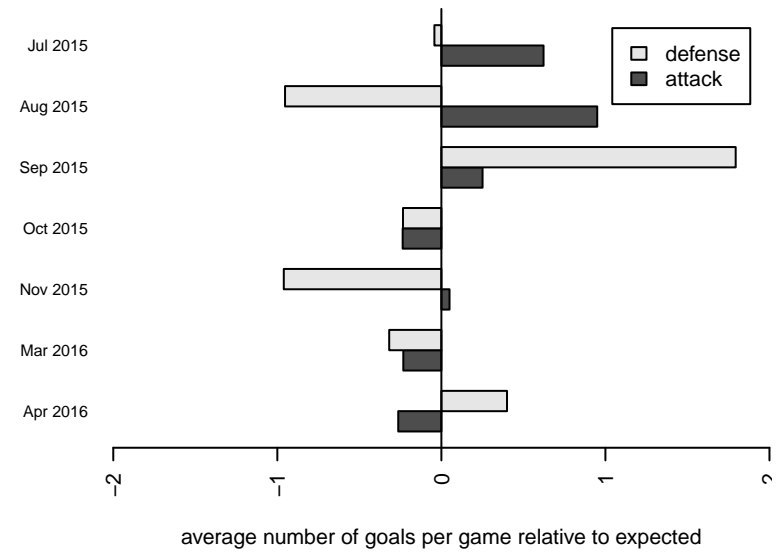

Performance relative to 13 month average