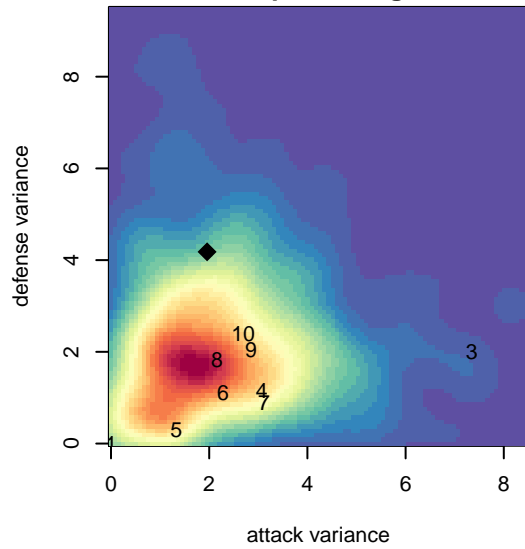

**attack and defense variance (black dot)
relative to other teams
and top 10 in region**