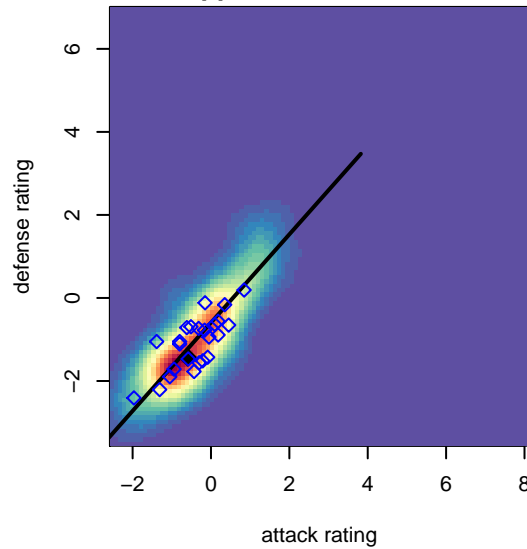

**attack and defense rating
relative to others at age
and all opponents in last 13 months**