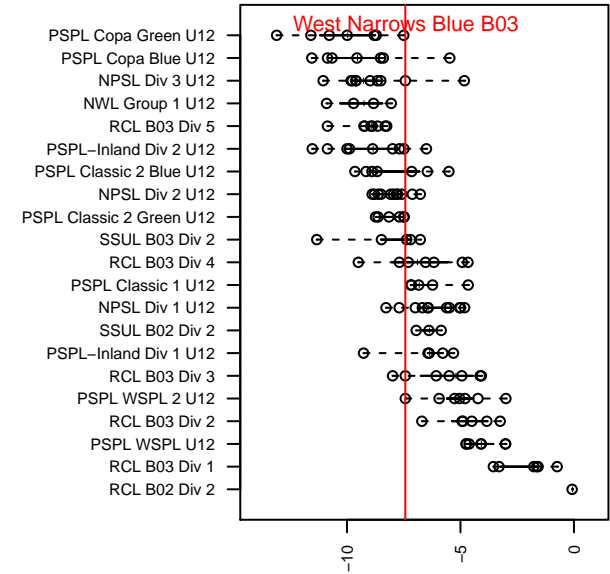

**attack and defense rating
relative to others at age
and all opponents in last 13 months**